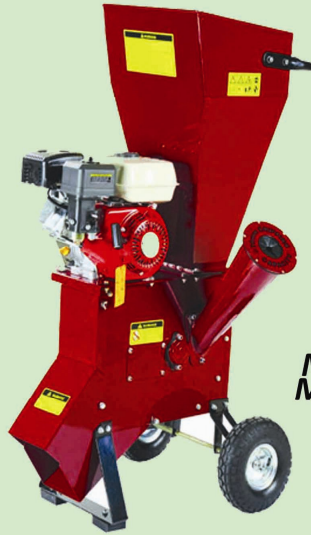

Shredder/Wood Chipper

Marketed by

With this MAAX Shredder you can turn your organic waste into high quality compost for agriculture and gardening. The speed of vegetation growth in the tropics makes the wood chipper an essential item in any efficient gardening or agricultural work. Instead of burning your waste you can convert it into beneficial nurturing material for composting, and then return it to your soil.

Extremely useful for effortless chipping of branches, coconut husk, bushes and shrubs up to 2-8 inch diameter, for faster conversion into compost fertilizer. Recycling leaves for composting is far better than burning.

Model : MSP-650
Model : MSE-500

Technical Specifications:

Chipping Capacity : 3"(76mm)
Blade Speed : 2400rpm/min
Engine Type : OHV 4-stroke
Starting System : Recoil
Displacement : 196cc
Max. Output : 6.5HP/3600rpm B&S
Vanguard Engine
Engine Speed : 3600rpm
Fuel Volume : 3.6L
Oil Volume : 0.6L
Fuel Type : Unleaded Gasoline
Chipping Knives : 2 pieces
Shredding blades : 20 pieces

***Also Available in Electric Model (5Hp-III Phase)**

Product Specifications and Outlook are subject to change without prior notice

Technical Specifications:

Chipping Capacity : 8"(200mm)
Power Source : 25-45hp Tractor
PTO Speed : 540r/min
PTO Spline : 6*8*520mm
Radius of blade rotation: 302mm
Working Efficiency : 8-9m³/h
Chipping Knives : 2-4 pieces
Weight : 370 kgs