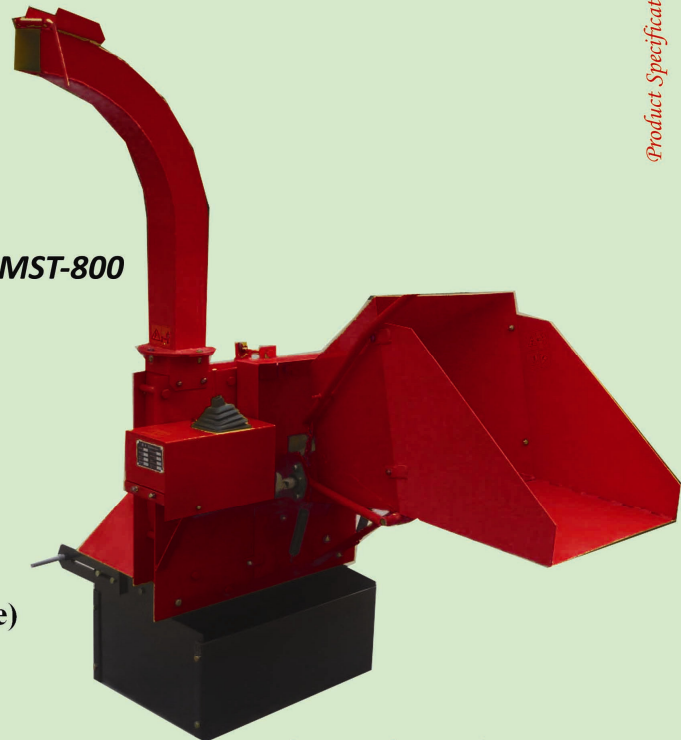

Technical Specifications:

Chipping Capacity : 8"(200mm)
Power Source : 25-45hp Tractor
PTO Speed : 540r/min
PTO Spline : 6*8*520mm
Radius of blade rotation: 302mm
Working Efficiency : 8-9m³/h
Chipping Knives : 2-4 pieces
Weight : 370 kgs

*Also Available in Electric Model with (20Hp-III Phase)

Model : MST-800

Authorised Dealer

Output from Chipper & Shredder